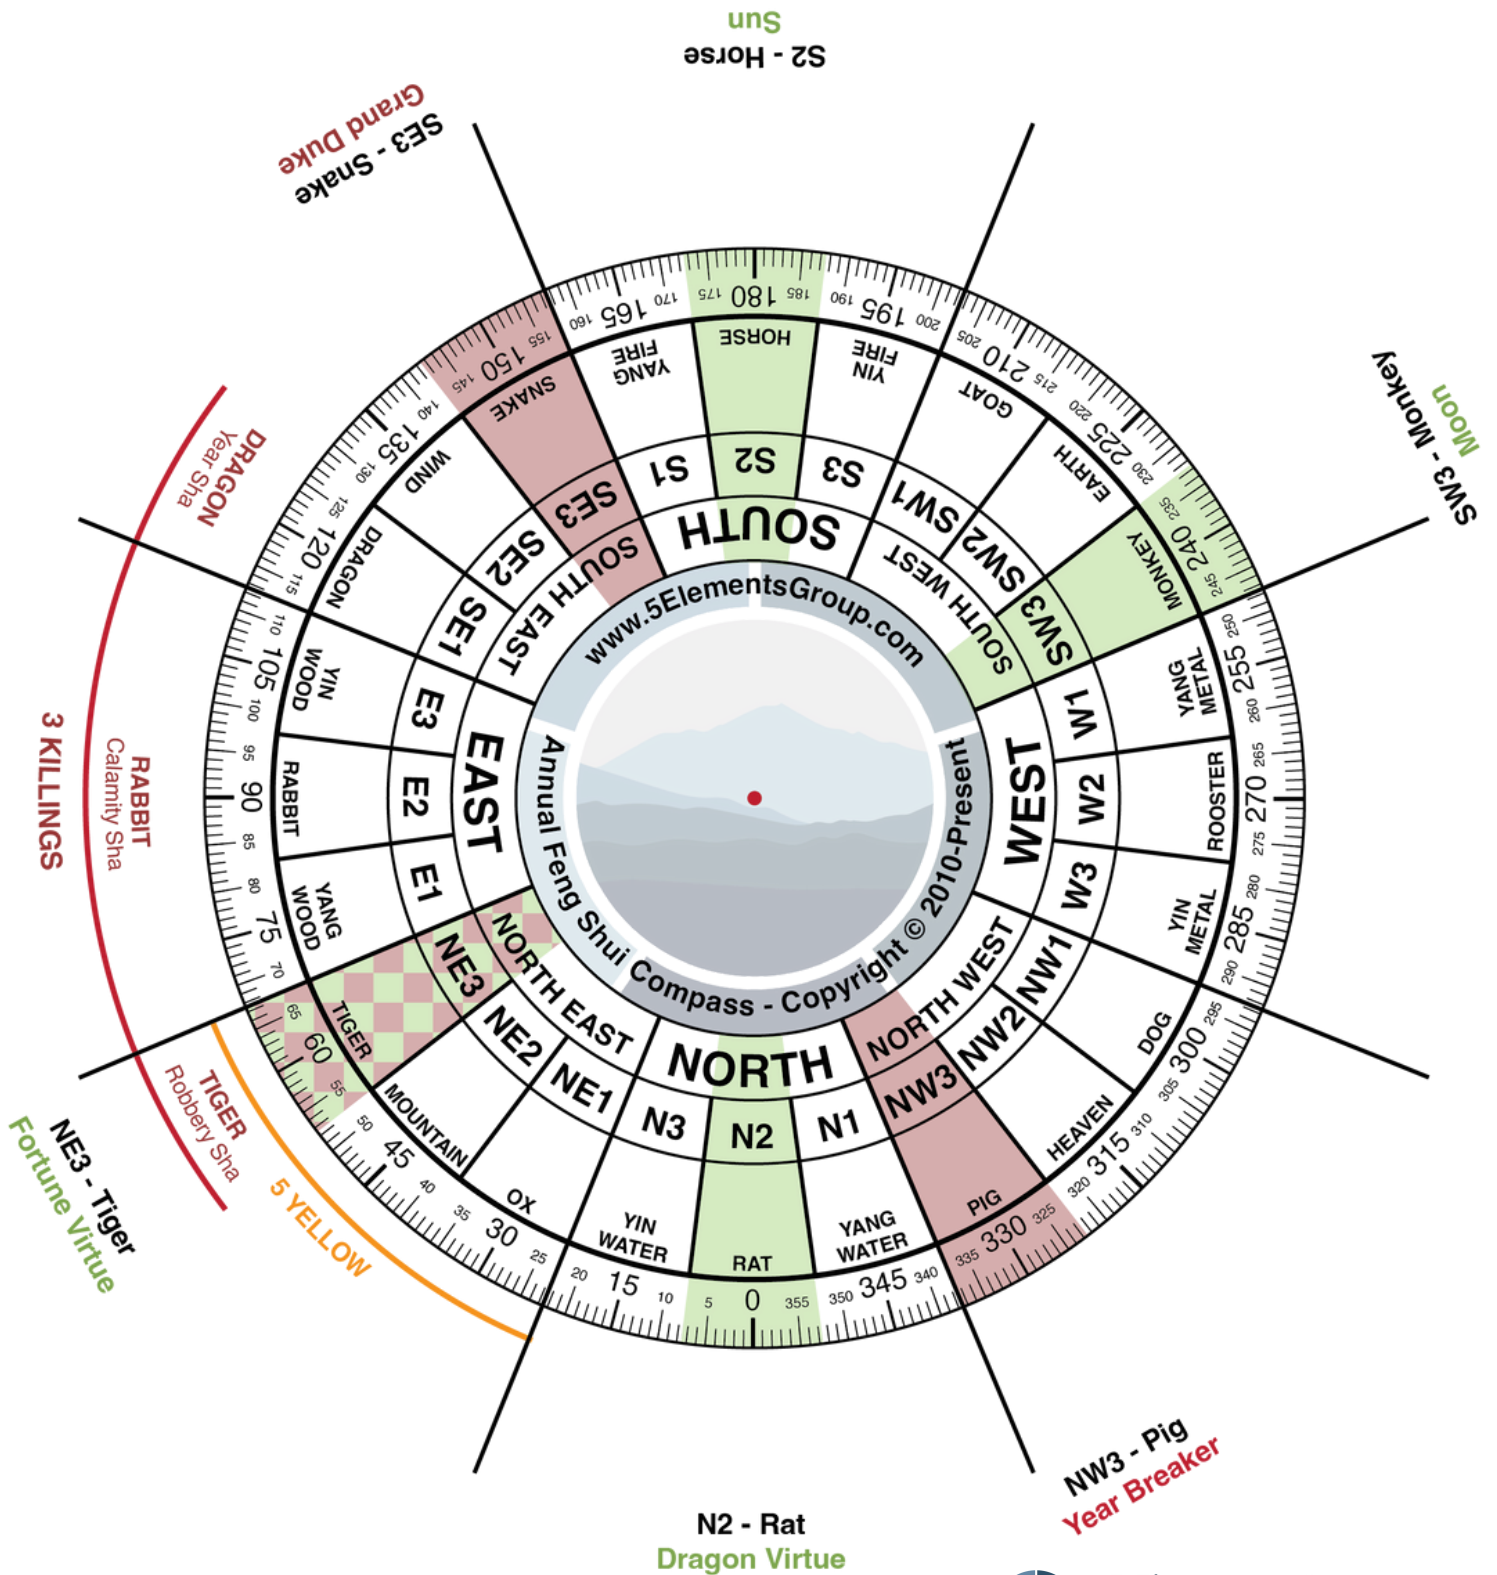

5 Elements Group

Business Feng Shui

WWW.5ELEMENTSGROUP.COM

Copyright ©2025 All right reserved.

2025 Wood Snake Annual Flying Star

These annual energies rotate every 12 months beginning each February.

COPYRIGHT © 2010-Present, 5 ELEMENTS GROUP, LLC