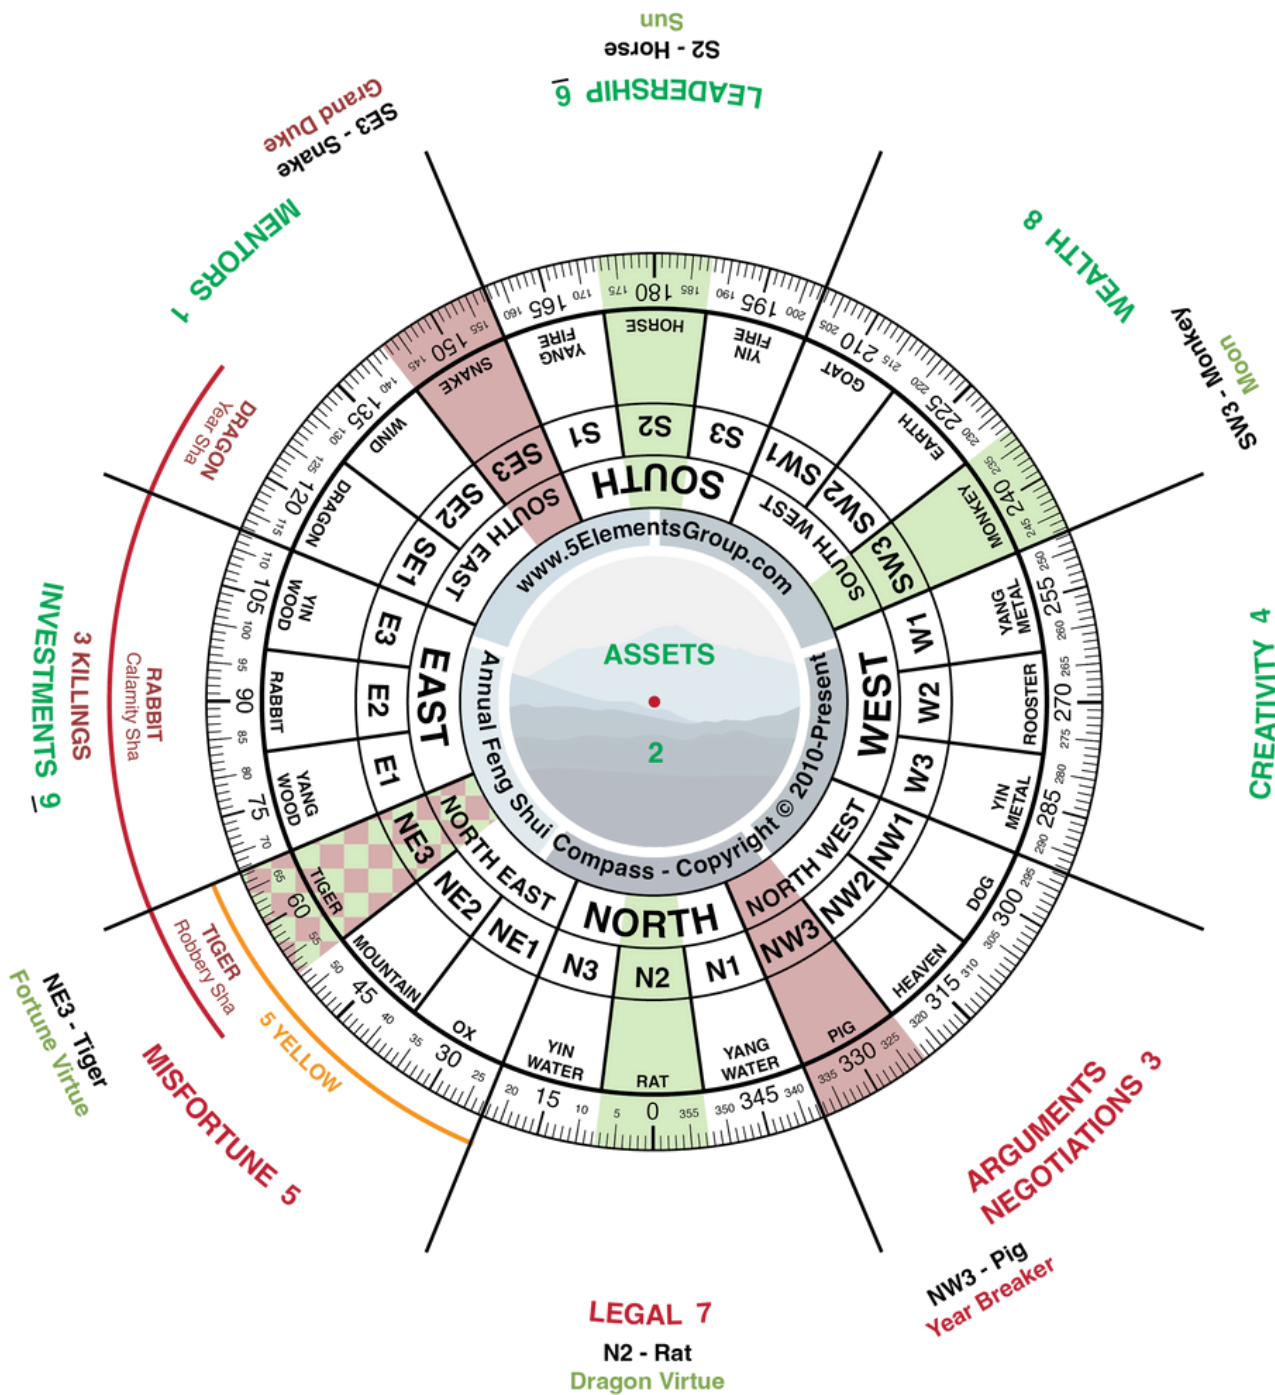

5 Elements Group

Business Feng Shui

WWW.5ELEMENTSGROUP.COM

Copyright ©2025 All right reserved.

2025 Wood Snake Annual Flying Star

These annual energies rotate every 12 months beginning each February.

COPYRIGHT © 2010-Present, 5 ELEMENTS GROUP, LLC

5 Elements Group

Business Feng Shui

WWW.5ELEMENTSGROUP.COM

Copyright ©2025 All right reserved.

2025 Wood Snake Annual Feng Shui & Flying Star Compass Dial

5 Elements Group

Business Feng Shui

WWW.5ELEMENTSGROUP.COM