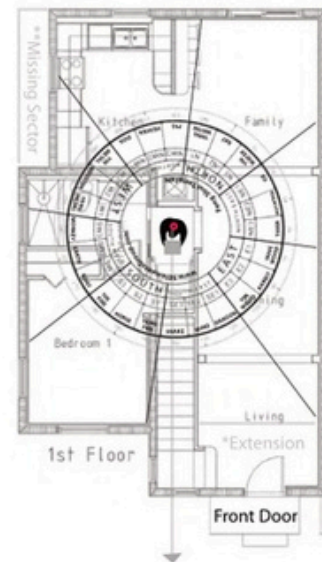

Step 2

On your floor plan – square the plan and make an X to find the center point. Take into consideration extensions* and missing** Sector.

*An extension would be less than $\frac{1}{3}$ of the overall size of the side of the building you are analyzing.

**A missing corner is over $\frac{1}{3}$ the overall size of the side of building you are analyzing.

Step 3

Draw a line from the center to facing wall

Step 4

Superimpose the compass dial over the floor plan