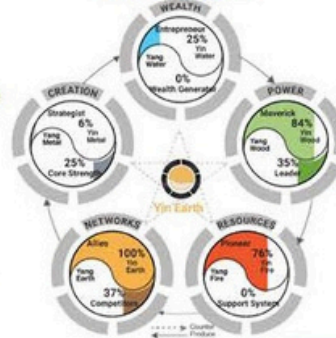

Your day element is considered one of the most important element in your chart. It represents your true essence and is the reference point for all other aspects in your life.

Your **Natal Chart** is fixed/Can't be changed - only your actions can

Your 4 Pillars represent:

Hour of Birth	Day of Birth	Month of Birth	Year of Birth
Legacy Investments R&D	Self-Reflection Partnerships	Career Character Ambition	Market Expansion Social Media Reputation

5 Elements Structures - the sum total of your yin/yang elements available based on your Natal Chart

5 Elements Color Key

Earth	Yang Earth
	Yin Earth
Fire	Yang Fire
	Yin Fire
Metal	Yang Metal
	Yin Metal
Water	Yang Water
	Yin Water
Wood	Yang Wood
	Yin Wood

10 Archetypes:

10 Archetypes - you were born with a combination of the yin/yang of the 5 Elements detailing specific aspects of your life

Destiny Cycle - each 10 year cycle depicts your journey in life

You have a **dominant Archetype** that prevails in your chart/life

Animal Influences - these are your power animals that are extra helpers in your life