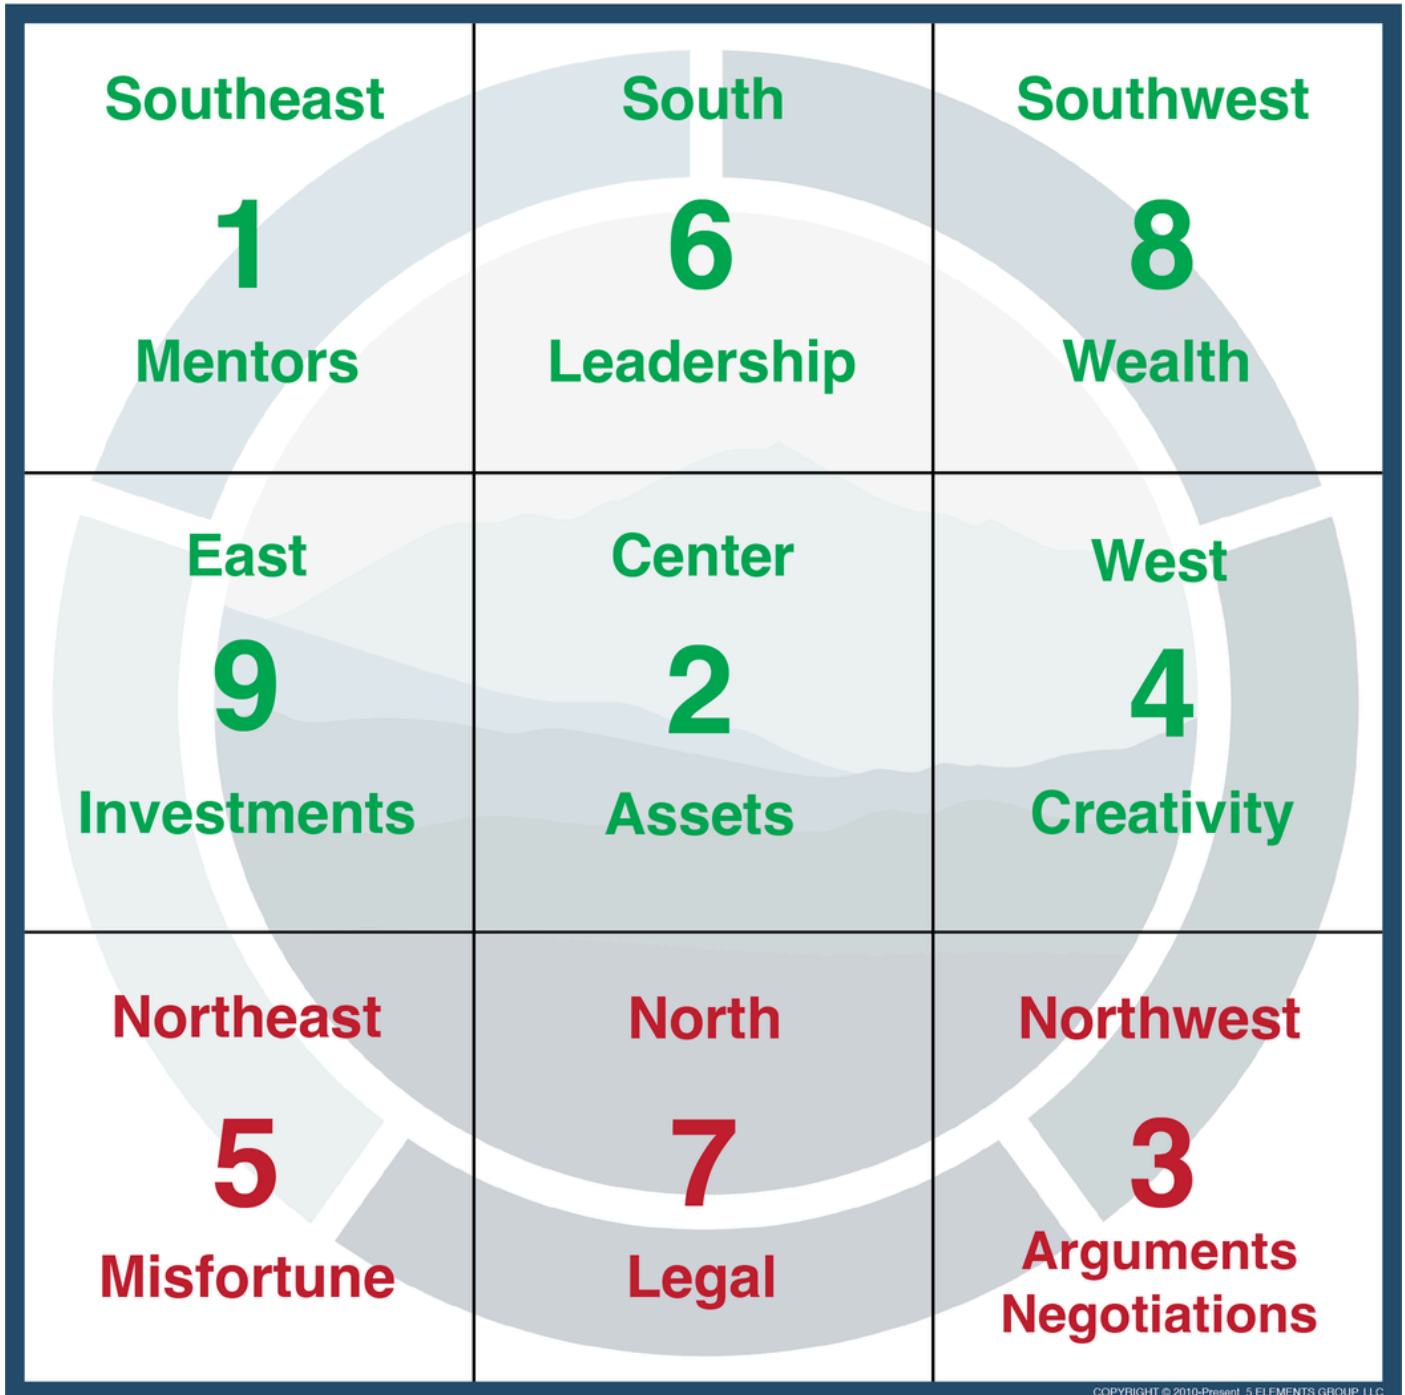

5 Elements Group

Business Feng Shui

WWW.5ELEMENTSGROUP.COM

Copyright ©2025 All right reserved.

2025 Wood Snake Annual Flying Star

These annual energies rotate every 12 months beginning each February.

COPYRIGHT © 2010-Present, 5 ELEMENTS GROUP, LLC